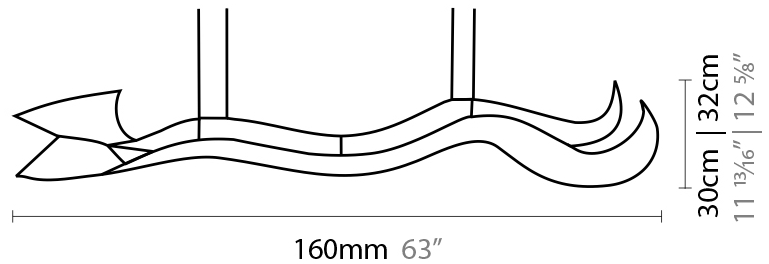

PROJECT	_____
TYPE	_____
SPECIFIER	_____
QUANTITY	_____
DATE	_____

TEMPO PERSO SUSPENSION

D131256-

base number   Finish
Options

1. To build a product code in our configurator select the specify button on the base model # product page
2. To build a manual product code on this datasheet choose from the options listed below in blue font and add the suffix to the base model #

GENERAL

Series: Tempo Perso
Brand: Knikerboker
Division: Design
Mounting Type: Suspension
Mounting Location: Ceiling
Subcategory: Pendant

PHYSICAL

Shape: Curves
Length (mm): 160
Length (in): 63
Height (mm): 300
Height (in): 11 ¹³/₁₆
Light Distribution: Indirect
Fixture Finish: BFM / BRL / BRW / CLF / CLM / CLW / GLF / GLM / GLW / MBK / SLF / SLM / SLW / WHI
Fixture Material: Aluminum
Cable Details: 4 Steel Cables 2000mm / 78 3/4" - Silicon Cable 2000mm / 78 3/4"

ELECTRICAL

Lamp Type: LED
Total Output Wattage (W): 40
Dimming: Tri-Mode (Non-Dimming and Phase Dimming (120Vac only) and 0-10V Dimming)
Driver Included: Yes
Driver Location: Integrated
Driver Type: Constant Current - Universal
Driver Class: Class 2
Input Voltage (V): 120 - 277
Constant Current (MA): 250
Upon Request: 0-10Vdc dimming / Phase dimming @120Vac / 277Vac

LED

Number of LEDs: 4
Color Temperature (°K): 3000
Max. Delivered Lumen (lm): 4400
CRI: >85 CRI
Lamp Life (hrs): 50000

OPTICAL

RATINGS AND CERTIFICATIONS

Certified By: CSA Certified to UL and CSA Standards
IP rating: IP20