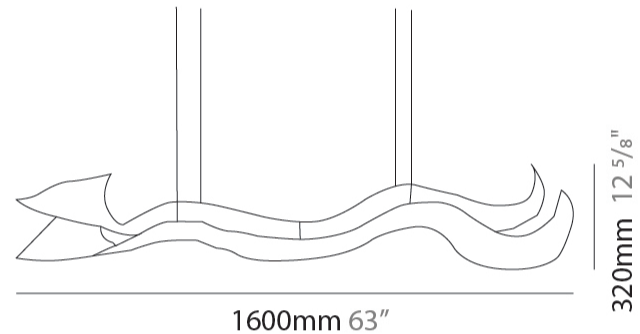

GENERAL

Series: Tempo Perso _____
Brand: Knikerboker _____
Division: Design _____
Mounting Type: Suspension _____
Mounting Location: Ceiling _____
Subcategory: Pendant _____

PHYSICAL

Shape: Abstract _____
Length (mm): 1600 _____
Length (in): 63 _____
Height (mm): 320 _____
Height (in): 12 ⁵/₈ _____
Extension (mm): 2000 _____
Extension (in): 78 ³/₄ _____
Light Distribution: Direct _____
Fixture Finish: [BFM](#) / [BRL](#) / [BRW](#) / [CLF](#) / [CLM](#) / [CLW](#) / [GLF](#) / [GLM](#) / [GLW](#) / [MBK](#) / [SLF](#) / [SLM](#) / [SLW](#) / [WHI](#) _____
Fixture Material: Aluminum _____
Cable Details: 4 Steel Cables 2000mm / 78 3/4" - Silicon Cable 2000mm / 78 3/4" _____

ELECTRICAL

Lamp Type: LED _____
Bulb Included: Bulb Included _____
Total Output Wattage (W): 40 _____
Dimming: Tri-Mode (Non-Dimming and Phase Dimming (120Vac only) and 0-10V Dimming) _____
Driver Included: Yes _____
Driver Location: Integrated _____
Driver Type: Constant Current - Universal _____
Driver Class: Class 2 _____
Input Voltage (V): 120 - 277 _____
Constant Current (MA): 250 _____
Upon Request: 0-10Vdc dimming / Phase dimming @120Vac / 277Vac _____

LED

Number of LEDs: 4 _____
Color Temperature (°K): 3000 _____
Max. Delivered Lumen (lm): 4400 _____
CRI: >85 CRI _____
Lamp Life (hrs): 50000 _____

OPTICAL

RATINGS AND CERTIFICATIONS

Certified By: CSA Certified to UL and CSA Standards _____
IP rating: IP20 _____