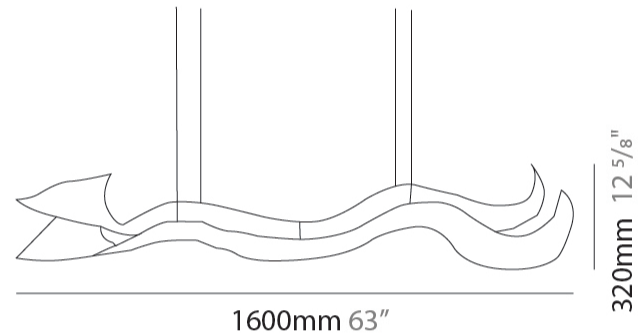

GENERAL

Series: Tempo Perso _____
Brand: Knikerboker _____
Division: Design _____
Mounting Type: Suspension _____
Mounting Location: Ceiling _____
Subcategory: Pendant _____

PHYSICAL

Shape: Abstract _____
Length (mm): 1600 _____
Length (in): 63 _____
Height (mm): 320 _____
Height (in): 12 ⁵/₈ _____
Light Distribution: Direct _____
Fixture Finish: [BFM](#) / [BRL](#) / [BRW](#) / [CLF](#) / [CLM](#) / [CLW](#) / [GLF](#) / [GLM](#) / [GLW](#) / [MBK](#) / [SLF](#) / [SLM](#) / [SLW](#) / [WHI](#) _____
Fixture Material: Aluminum _____
Cable Details: 4 Steel Cables 2000mm / 78 3/4" - Silicon Cable 2000mm / 78 3/4" _____

ELECTRICAL

Lamp Type: LED _____
Total Output Wattage (W): 40 _____
Dimming: Tri-Mode (Non-Dimming and Phase Dimming (120Vac only) and 0-10V Dimming) _____
Driver Included: Yes _____
Driver Location: Integrated _____
Driver Type: Constant Current - Universal _____
Driver Class: Class 2 _____
Input Voltage (V): 120 - 277 _____
Constant Current (MA): 250 _____
Upon Request: 0-10Vdc dimming / Phase dimming @120Vac / 277Vac _____

LED

Number of LEDs: 4 _____
Color Temperature (°K): 3000 _____
Max. Delivered Lumen (lm): 4400 _____
CRI: >85 CRI _____
Lamp Life (hrs): 50000 _____

OPTICAL

RATINGS AND CERTIFICATIONS

Certified By: CSA Certified to UL and CSA Standards _____
IP rating: IP20 _____