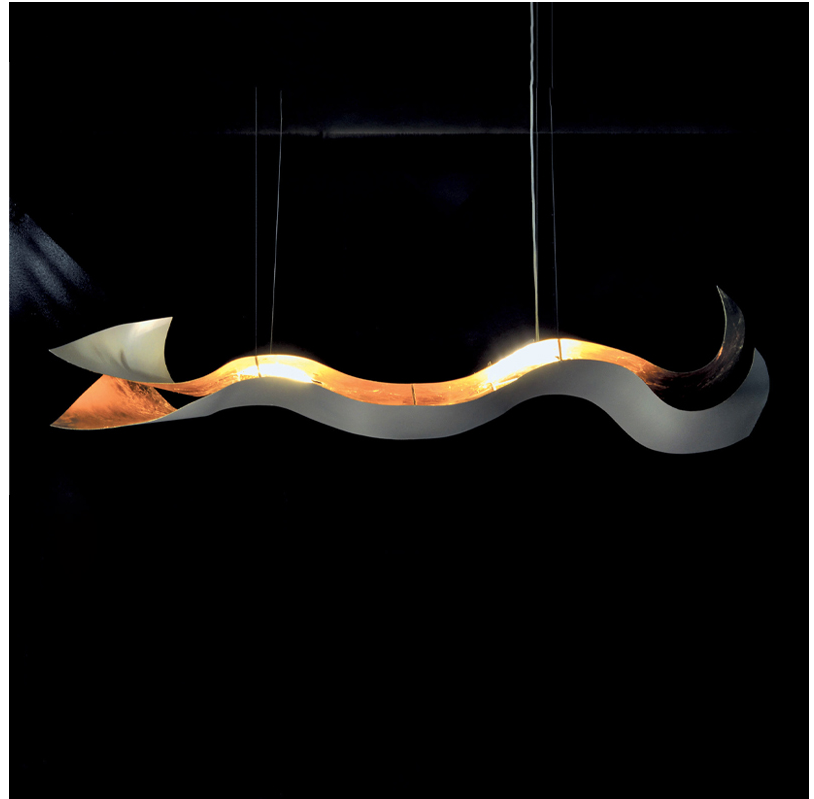

PROJECT	_____
TYPE	_____
SPECIFIER	_____
QUANTITY	_____
DATE	_____

TEMPO PERSO SUSPENSION

D131256-

base number   Finish
Options

1. To build a product code in our configurator select the specify button on the base model # product page
2. To build a manual product code on this datasheet choose from the options listed below in blue font and add the suffix to the base model #

GENERAL

Series: Tempo Perso
Brand: Knikerboker
Division: Design
Mounting Type: Suspension
Mounting Location: Ceiling
Subcategory: Pendant

PHYSICAL

Shape: Curves
Length (mm): 160
Length (in): 63
Height (mm): 300
Height (in): 11 ¹³/₁₆
Light Distribution: Indirect
Fixture Finish: BFM / BRL / BRW / CLF / CLM / CLW / GLF / GLM / GLW / MBK / SLF / SLM / SLW / WHI
Fixture Material: Aluminum
Cable Details: 4 Steel Cables 2000mm / 78 3/4" - Silicon Cable 2000mm / 78 3/4"

ELECTRICAL

Lamp Type: LED
Total Output Wattage (W): 40
Dimming: Tri-Mode (Non-Dimming and Phase Dimming (120Vac only) and 0-10V Dimming)
Driver Included: Yes
Driver Location: Integrated
Driver Type: Constant Current - Universal
Driver Class: Class 2
Input Voltage (V): 120 - 277
Constant Current (MA): 250
Upon Request: 0-10Vdc dimming / Phase dimming @120Vac / 277Vac

LED

Number of LEDs: 4
Color Temperature (°K): 3000
Max. Delivered Lumen (lm): 4400
CRI: >85 CRI
Lamp Life (hrs): 50000

OPTICAL

RATINGS AND CERTIFICATIONS

Certified By: CSA Certified to UL and CSA Standards
IP rating: IP20